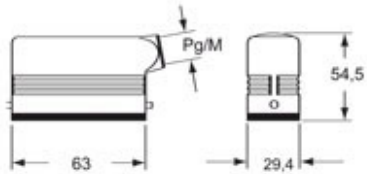

Catalogue drawings

CZOW L MZOW L