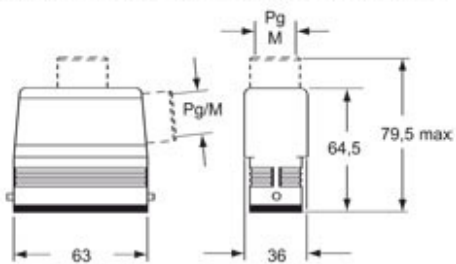

Technical data

Operating temperature range (min, max)	-40°C ... +125°C
Material	metal
IP degree of protection	IP66 (and IP69K DIN 40050 - 9)
Cable entry	M25

Further technical details

Weight	150,00 g
--------	----------

Approvals / Standards

Quality mark	 (type:4/4X/12),  , EAC
Conformity	CQC, CE

General ordering information

EAN13 code	8015747060127
Tariff number	85369095

Packaging Information

Packaging length	150,00 mm
Packaging height	125,00 mm
Packaging width	225,00 mm
Packaging weight	1,50 kg
Packaging volume	4,22 dm ³
Packaging description	Carton box
Packaging quantity	10 Pcs
Packaging EAN code	8015747251334
Sub-packaging weight	0,75 kg
Sub-packaging description	Plastic packaging
Sub-packaging quantity	5 Pcs
Sub-packaging EAN barcode	8015747251341

Part number

MZAV 15 L25

Catalogue drawings

CZOW L MZOW L

CZAOW L - MZAOW L CZAVV L - MZAVV L

CZVW L MZVW L

CZCW LG