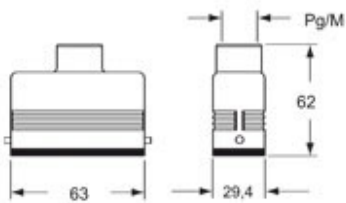

Technical data

Operating temperature range (min, max)	-40°C ... +125°C
Material	metal
IP degree of protection	IP66 (and IP69K DIN 40050 - 9)
Cable entry	M25

Further technical details

Weight	150,00 g
--------	----------

Approvals / Standards

Quality mark	 (type:4/4X/12),  , EAC
Conformity	CQC, CE

General ordering information

EAN13 code	8015747060127
Tariff number	85369095

Packaging Information

Packaging length	150,00 mm
Packaging height	125,00 mm
Packaging width	225,00 mm
Packaging weight	1,50 kg
Packaging volume	4,22 dm ³
Packaging description	Carton box
Packaging quantity	10 Pcs
Packaging EAN code	8015747251334
Sub-packaging weight	0,75 kg
Sub-packaging description	Plastic packaging
Sub-packaging quantity	5 Pcs
Sub-packaging EAN barcode	8015747251341

Part number

MZAV 15 L25

Catalogue drawings

CZOW L MZOW L

CZAOW L - MZAOW L CZAVV L - MZAVV L

CZVW L MZVW L

CZCW LG